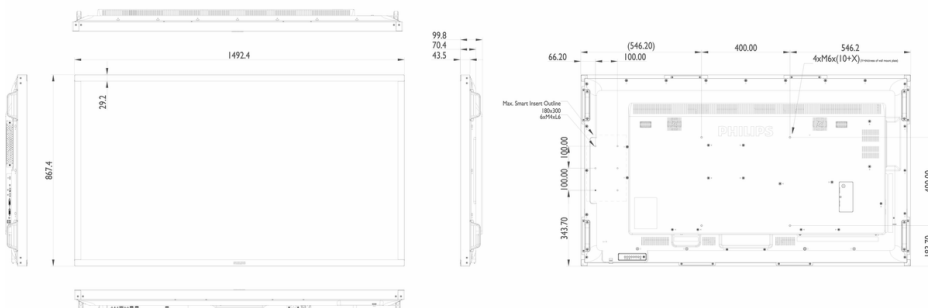

Sound

- Built-in speakers: 2 x 10W RMS

Operating conditions

- Temperature range (operation): 5 ~ 40 °C
- Relative humidity: 20 ~ 80 %
- MTBF: 50,000 hour(s)
- Altitude: 0 ~ 3000 m
- Temperature range (storage): -20 ~ 60 °C

Power

- Mains power: 100 ~ 240 VAC, 50 ~ 60 Hz
- Standby power consumption: <0.5W
- Consumption (On mode): 147 W
- Power Saving Features: Smart Power

Accessories

- Included accessories: AC Power Cord, RS232 cable, USB cable, Remote Control, Batteries for remote control, Quick start guide
- Optional accessories: ColourCalibrationKit (CCK4602), HDBaseT OPS Receiver (CRD25), Table top stand
- Stand: BMO5922 (Optional)

Miscellaneous

- On-Screen Display Languages: Arabic, English, French, German, Italian, Japanese, Polish, Spanish, Turkish, Russian, Simplified Chinese, Traditional Chinese, Danish, Dutch, Finnish, Norwegian, Portuguese, Swedish
- Regulatory approvals: CE, FCC, Class B, UL/cUL, RoHS, CB, C-Tick, EnergyStar 7.0, GOST, BSMI
- Warranty: 3 year warranty

Multimedia Applications

- USB Playback Picture: BMP, GIF, JPEG, JPG, PDF
- USB Playback Audio: AAC, AIF, AIFF, ASF, LPCM, M3U, M4A, MP3, MP4, WAV, WMA
- USB Playback Video: M2TS, M4V, MK3D, MKV, MP4, MPEG, MPG, MTS, TS, TTS, VOB, WMV

Internal Player

- CPU: Quad Core Cortex A9 1.8GHz
- GPU: ARM Mali400 Quad Core 533MHz
- Memory: 2GB DDR3
- Storage: 16GB EMMC

Issue date 2022-07-14

Version: 1.0.1

12 NC: 8670 001 40082
EAN: 87 12581 74131 0

© 2022 Koninklijke Philips N.V.
All Rights reserved.

Specifications are subject to change without notice.
Trademarks are the property of Koninklijke Philips N.V.
or their respective owners.

www.philips.com