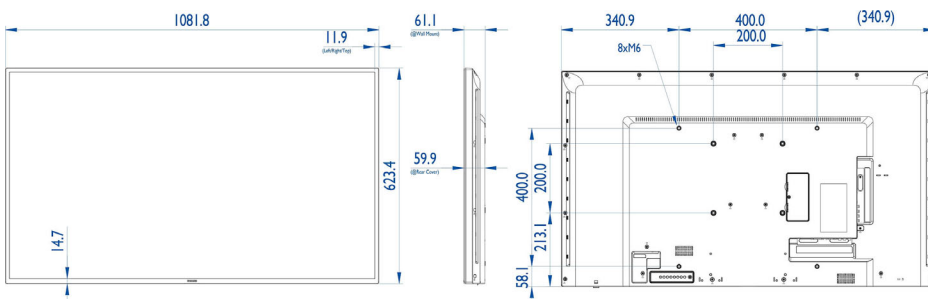

Dimensions

- Set Width: 1081.8 mm
- Product weight: 11.52 kg
- Set Height: 623.4 mm
- Set Depth: 59.9 mm
- Set Width (inch): 42.59 inch
- Set Height (inch): 24.54 inch
- Wall Mount: 400 x 400 mm, 200x200 mm, M6
- Set Depth (inch): 2.36 inch
- Bezel width: 11.9 (TLR) / 14.7 (B) mm
- Product weight (lb): 25.4 lb

Operating conditions

- Temperature range (operation): 5 ~ 40 °C
- MTBF: 50,000 hour(s)
- Relative humidity: 20 ~ 80 %
- Temperature range (storage): -20 ~ 60 °C

Multimedia Applications

- USB Playback Video: 3G2, 3GP, ASF, ASX, AVI, DAT, F4V, FLV, M2TS, M4V, MK3D, MKV, MOV, MP4, MPE, MPEG, MPG, MTS, QT, TRP, TS, TTS, VOB, WEBM, WMV, Xvid
- USB Playback Picture: BMP, GIF, JPEG, JPG
- USB Playback Audio: AAC, AC3, AIF, AIFF, AMR, EC3, M4A, MP3, OGA, OGG, WAV, WMA

Accessories

- Included accessories: AC Power Cord, RS232 cable, VGA cable, Remote Control, Batteries for remote control, User manual on CD-ROM, Quick start guide

Miscellaneous

- On-Screen Display Languages: English, French, German, Italian, Polish, Russian, Spanish, Turkish, Simplified Chinese, Traditional Chinese
- Warranty: 3 year warranty
- Regulatory approvals: CE, CCC, UL/cUL, C-Tick, BSMI, CB, GOST, CECP, EPA

Issue date 2024-03-24

Version: 3.1.1

EAN: 87 12581 73401 5

© 2024 Koninklijke Philips N.V.
All Rights reserved.

Specifications are subject to change without notice.
Trademarks are the property of Koninklijke Philips N.V.
or their respective owners.

www.philips.com