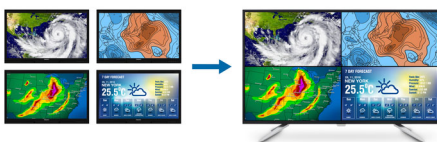

MultiView technology for 4K

Philips MultiView feature on this expansive 4K UHD display enables you to have up to four

systems each shown in Full HD on one screen. You can use Picture-by-Picture (PbP) to monitor four systems on one screen for control rooms or security. Or for multiple devices like two notebooks side-by-side simultaneously, making collaboration more productive. Or Picture-in-Picture mode (PiP) watching a live football feed from your set-top box, while working on your PC.