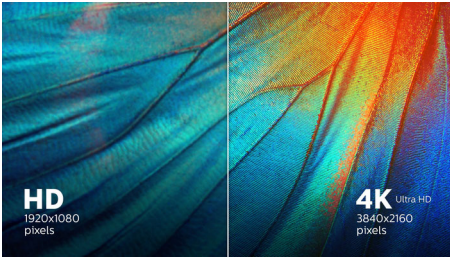

Philips Brilliance
4K Ultra HD LCD display

43 (42.51"/108 cm diag.)
3840 x 2160 (4K UHD)

Brilliance

BDM4350UC

4K Ultra High Definition

See the big picture with all the details

The expansive 43" class Ultra HD Professional Philips display gives you the room to spread out, see the big picture and all the details in 4K Ultra High Definition (four times the resolution of full HD).

PHILIPS

4K Ultra HD LCD display
43 (42.51"/108 cm diag.) 3840 x 2160 (4K UHD)

BDM4350UC/73

Highlights

UltraClear 4K UHD Resolution

These Philips displays utilise high-performance panels to deliver UltraClear, 4K UHD (3840 x 2160) resolution images. Whether you are a demanding professional requiring extremely detailed images for CAD solutions, a user of 3D graphics applications or a financial wizard working on huge spreadsheets, Philips displays will make your images and graphics come alive.