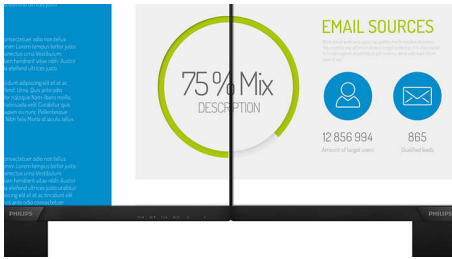

Full HD LCD monitor
V Line 25 (24.5" / 62.2 cm diag.), 1920 x 1080 (Full HD)

253V7LDSB/01

Highlights

UltraNarrow Border

The new Philips displays feature ultra-narrow borders which allow for minimal distractions and maximum viewing size. Especially suited for multi-display or tiling setup like gaming, graphic design and professional applications, the ultra-narrow border display gives you the feeling of using one large display.

LED technology

White LED's are solid state devices which light up to full, consistent brightness faster saving startup time. LED's are free from mercury content which allows for eco-friendly recycling and disposal process. LED's allow for better dimming control of LCD backlight, resulting in super high contrast ratio. It also gives superior color reproduction thanks to consistent brightness across the screen.