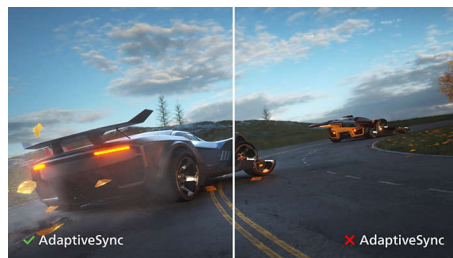

Adaptive-Sync technology

Gaming shouldn't be a choice between choppy gameplay or broken frames. Get fluid, artefact-free performance at virtually any frame rate with Adaptive-Sync technology, smooth quick refresh and ultra-fast response time.