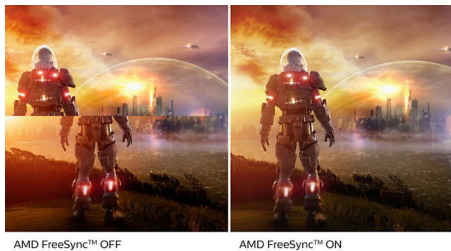

Ultra-smooth gaming

Gaming shouldn't be a choice between choppy gameplay or broken frames. With the new Philips monitor it doesn't have to be. Get fluid, artifact-free performance at virtually any framerate with AMD FreeSync™ technology, smooth quick refresh and ultra-fast response time.