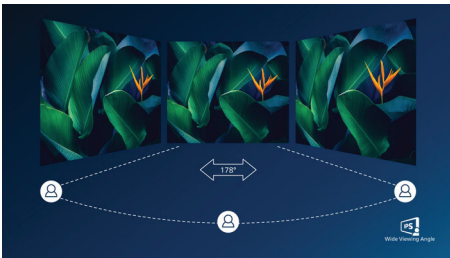

27E9QDSB/00

Highlights

Ultra Wide-Color Technology

Ultra Wide-Color Technology delivers a wider spectrum of colors for a more brilliant picture. Ultra Wide-Color wider "color gamut" produces more natural-looking greens, vivid reds and deeper blues. Bring, media entertainment, images, and even productivity more alive and vivid colors from Ultra Wide-Color Technology.

IPS technology

IPS displays use an advanced technology which gives you extra wide viewing angles of 178/178 degree, making it possible to view the display from almost any angle. Unlike standard TN panels, IPS displays gives you remarkably crisp images with vivid colors, making it ideal not only for Photos, movies and web browsing, but also for professional applications which demand color accuracy and consistent brightness at all times.

UltraNarrow Border

The new Philips displays feature ultra-narrow borders which allow for minimal distractions

and maximum viewing size. Especially suited for multi-display or tiling setup like gaming, graphic design and professional applications, the ultra-narrow border display gives you the feeling of using one large display.