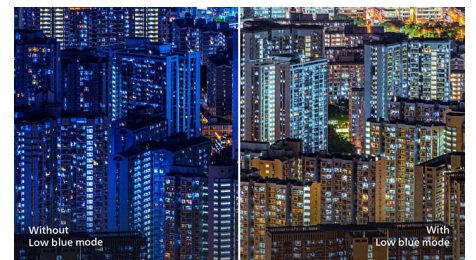

LowBlue Mode

Studies have shown that just as ultra-violet rays can cause eye damage, shortwave length blue light rays from LED displays can cause eye damage and affect vision over time. Developed for wellbeing, Philips LowBlue Mode setting uses a smart software technology to reduce harmful shortwave blue light.