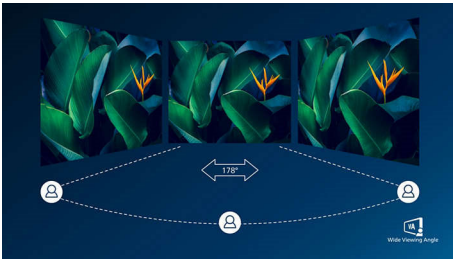

PHILIPS

Full HD Curved LCD display
E Line 32 (31.5" / 80 cm diag.), 1920 x 1080 (Full HD)

322E1C/27

Highlights

Curved display design

Desktop monitors offer a personal user experience, which suits a curve design very well. The curved screen provides a pleasant yet subtle immersion effect, which focuses on you at the center of your desk.

VA display

Philips VA LED display uses an advanced multi-domain vertical alignment technology which gives you super-high static contrast ratios for extra vivid and bright images. While standard office applications are handled with ease, it is especially suitable for photos, web-browsing, movies, gaming, and demanding graphical applications. It's optimized pixel management technology gives you 178/178 degree extra wide viewing angle, resulting in crisp images.