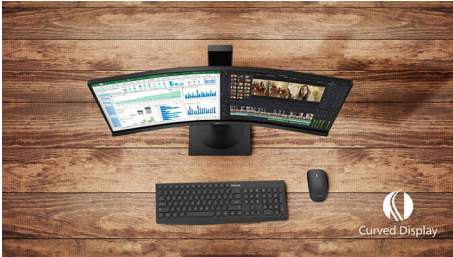

Philips
Full HD Curved LCD
display

E Line

32 (31.5" / 80 cm diag.)
1920 x 1080 (Full HD)

322E1C

Simply immersive

The 32" curved E line display offers a truly immersive experience in a stylish design. Experience crisp Full HD visuals, and smooth action with AMD FreeSync technology.

Curved design inspired by the world around us

- Curved display design for more immersive experience

Superb Picture Quality

- SmartContrast for rich black details
- 16:9 Full HD display for crisp detailed images
- VA display delivers awesome images with wide viewing angles
- SmartImage game mode optimized for gamers
- Effortlessly smooth gameplay with AMD FreeSync™ technology

PHILIPS

Full HD Curved LCD display
E Line 32 (31.5" / 80 cm diag.), 1920 x 1080 (Full HD)

322E1C/27

Highlights

Curved display design

Desktop monitors offer a personal user experience, which suits a curve design very well. The curved screen provides a pleasant yet subtle immersion effect, which focuses on you at the center of your desk.

VA display

Philips VA LED display uses an advanced multi-domain vertical alignment technology which gives you super-high static contrast ratios for extra vivid and bright images. While standard office applications are handled with ease, it is especially suitable for photos, web-browsing, movies, gaming, and demanding graphical applications. It's optimized pixel management technology gives you 178/178 degree extra wide viewing angle, resulting in crisp images.