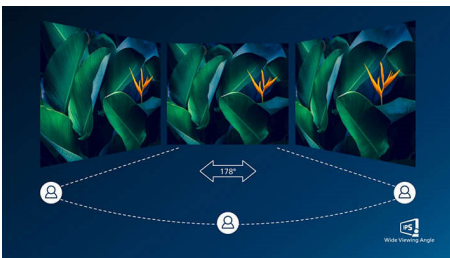

PHILIPS

4K Ultra HD LCD display
43 (42.51" / 108 cm diag.) 3840 x 2160 (4K UHD)

BDM4350UC/89

Highlights

UltraClear 4K UHD Resolution

These Philips displays utilize high performance panels to deliver UltraClear, 4K UHD (3840 x 2160) resolution images. Whether you are demanding professional requiring extremely detailed images for CAD solutions, using 3D graphics applications or a financial wizard working on huge spreadsheets, Philips displays will make your images and graphics come alive.

IPS technology

IPS displays use an advanced technology which gives you extra wide viewing angles of 178/178 degree, making it possible to view the display from almost any angle. Unlike standard TN panels, IPS displays gives you remarkably crisp images with vivid colors, making it ideal not only for Photos, movies and web browsing, but also for professional applications which demand color accuracy and consistent brightness at all times.

MultiView technology for 4K

Philips MultiView feature on this expansive 4K UHD display enables you to have up to four

systems each shown in Full HD on one screen. You can use the Picture-by-Picture (PbP) for monitoring four systems on one screen for control rooms or security. Or for multiple devices like two notebooks side-by-side simultaneously, making collaboration more productive. Or Picture-in-Picture mode (PiP) watching a live football feed from your set-top box, while working on your PC.