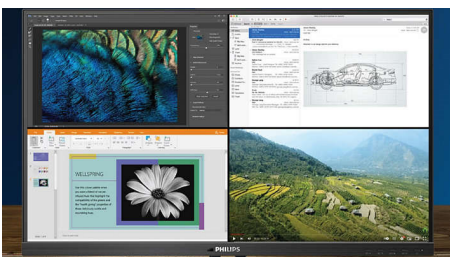

Sustainable Eco-design

- Zero power consumption with 0 watt hard switch

Expand your viewing experience

- SmartImage presets for easy optimized image settings
- IPS LED wide view technology for image and color accuracy
- UltraClear 4K UHD (3840x2160) resolution for precision
- MultiView 4K for 4 systems on one screen
- Expansive 43-inch class brilliant display

PHILIPS

4K Ultra HD LCD display
43 (42.51" / 108 cm diag.) 3840 x 2160 (4K UHD)

BDM4350UC/89

Highlights

UltraClear 4K UHD Resolution

These Philips displays utilize high performance panels to deliver UltraClear, 4K UHD (3840 x 2160) resolution images. Whether you are demanding professional requiring extremely detailed images for CAD solutions, using 3D graphics applications or a financial wizard working on huge spreadsheets, Philips displays will make your images and graphics come alive.

IPS technology

IPS displays use an advanced technology which gives you extra wide viewing angles of 178/178 degree, making it possible to view the display from almost any angle. Unlike standard TN panels, IPS displays gives you remarkably crisp images with vivid colors, making it ideal not only for Photos, movies and web browsing, but also for professional applications which demand color accuracy and consistent brightness at all times.

MultiView technology for 4K

Philips MultiView feature on this expansive 4K UHD display enables you to have up to four

systems each shown in Full HD on one screen. You can use the Picture-by-Picture (PbP) for monitoring four systems on one screen for control rooms or security. Or for multiple devices like two notebooks side-by-side simultaneously, making collaboration more productive. Or Picture-in-Picture mode (PiP) watching a live football feed from your set-top box, while working on your PC.