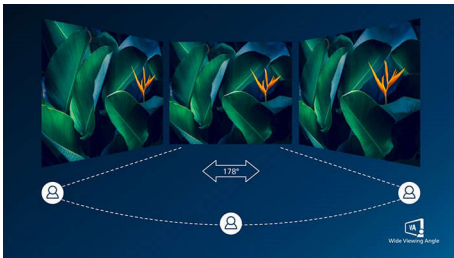

Superb Picture Quality

- VA display delivers awesome images with wide viewing angles
- CrystalClear images with UltraWide QHD 3440 x 1440 pixels

PHILIPS

Highlights

USB-C connection

This Philips display features a USB type-C connector with power delivery. With intelligent and flexible power management, you can power charge your compatible device directly. Its slim, reversible USB-C allows for easy, one-cable connection. You can watch high resolution video and transfer data at a super-speed, while powering up and re-charging your compatible device at the same time.

VA display

Philips VA LED display uses an advanced multi-domain vertical alignment technology which gives you super-high static contrast ratios for extra vivid and bright images. While standard office applications are handled with ease, it is especially suitable for photos, web-browsing, movies, gaming, and demanding graphical applications. It's optimized pixel management technology gives you 178/178 degree extra wide viewing angle, resulting in crisp images.