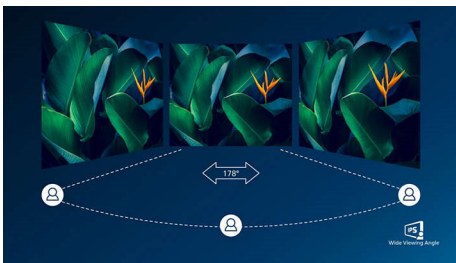

IPS technology

IPS displays use an advanced technology which gives you extra wide viewing angles of 178/178 degree, making it possible to view the display from almost any angle. Unlike standard TN panels, IPS displays gives you remarkably crisp images with vivid colors, making it ideal not only for Photos, movies and web browsing, but also for professional applications which demand color accuracy and consistent brightness at all times.