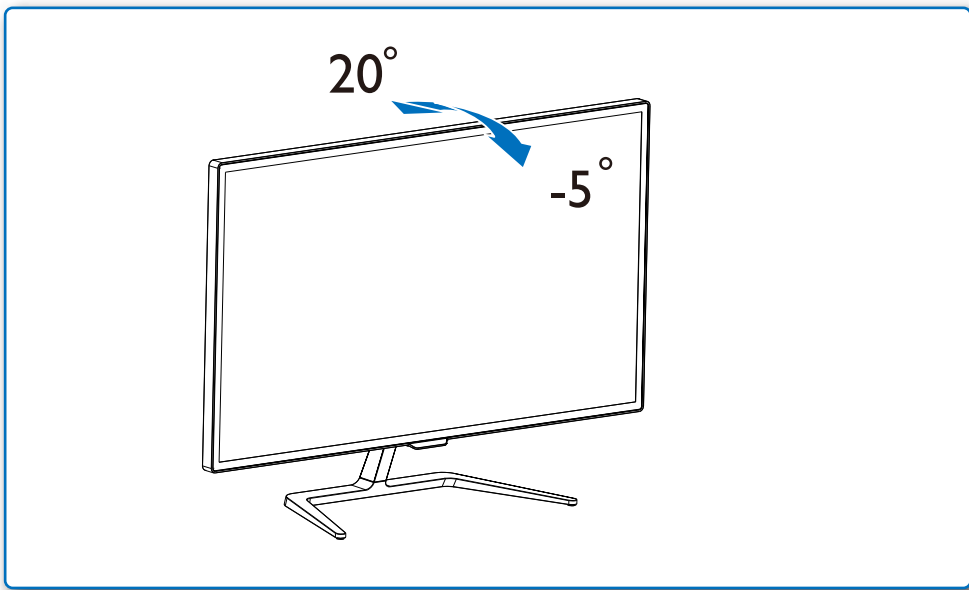

GRAPHIC DEVELOPMENT MMD	
Product name	2X6E7-QSG
Project name	Folded sheet
Project no.	1:1
Finishing	594 (W) x 210 (H) mm
Scale	148.5 (W) x 210 (H) mm
Size Speads	
Size	
Operator(s)	
Date amended	Jul. 14, 2016
VERSION No.	13
APPROVAL	
QC Lithographer	
Product Manager	
Date Check	
ARTWORK DOCUMENT	
Paper	80gsm White, woodfree coated
Numbers of colours	2C2C
Spotcolor	
Aftertreatment	
☐ Cropping	
☐ Coating	
☐ Varnishing	
☐ Embossing	
☐ Cutterguide	
☐ Die-cut	
☐ Binding	
☐ Glue	

4