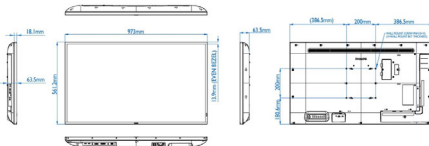

Operating conditions

- Temperature range (operation): 0 ~ 40 °C
- Temperature range (storage): -20 ~ 60 °C
- MTBF: 50,000 hour(s)
- Humidity range (operation)[RH]: 20 ~ 80% RH (No condensation)
- Humidity range (storage) [RH]: 5 ~ 95% RH (No condensation)
- Altitude: 0 ~ 3000 m

Power

- Mains power: 100 - 240V~, 50/60Hz
- Standby power consumption: <0.5 W
- Consumption (Max): 152 W
- Consumption (Typical): 108 W
- Power Saving Features: Smart Power
- Energy Label Class: G

Sound

- Built-in speakers: 2 x 10W RMS

Multimedia Applications

- USB Playback Video: H.264, MPEG, H.263, H.265
- USB Playback Picture: BMP, JPEG, PNG
- USB Playback Audio: AAC, HEAAC, MPEG

Accessories

- Included accessories: AC Power Cord, RS232 cable, Remote Control, Batteries for remote control, Quick start guide
- Included Accessories: IR sensor cable (1.8 m) (x1), RS232 daisy-chain cable, Philips logo (x1), USB Cover and screw (x2)
- Stand: BM05922(optional)

Miscellaneous

- Warranty: 3 year warranty
- On-Screen Display Languages: English, French, German, Italian, Polish, Russian, Spanish, Turkish, Simplified Chinese, Traditional Chinese, Arabic, Japanese
- Regulatory approvals: CE, CB, BSMI, CU, EPA, ETL, FCC, Class A, VCCI, J-Moss

Internal Player

- CPU: Dual core cortex A53 1.1G Hz, Dual core cortex A73 1.15G Hz
- GPU: ARM Mali G51
- Memory: 2GB DDR3, 8GB

Issue date 2021-09-16

Version: 6.0.1

12 NC: 8670 001 66107
EAN: 87 12581 76535 4

© 2021 Koninklijke Philips N.V.
All Rights reserved.

Specifications are subject to change without notice.
Trademarks are the property of Koninklijke Philips N.V.
or their respective owners.

www.philips.com