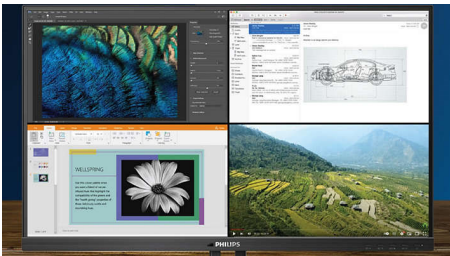

MultiView technology for 4K

Philips MultiView feature on this expansive 4K UHD display enables you to have up to four systems each shown in Full HD on one screen. You can use the Picture-by-Picture (PbP) for monitoring four systems on one screen for control rooms or security. Or for multiple devices like two notebooks side-by-side simultaneously, making collaboration more productive. Or Picture-in-Picture mode (PiP) watching a live football feed from your set-top box, while working on your PC.