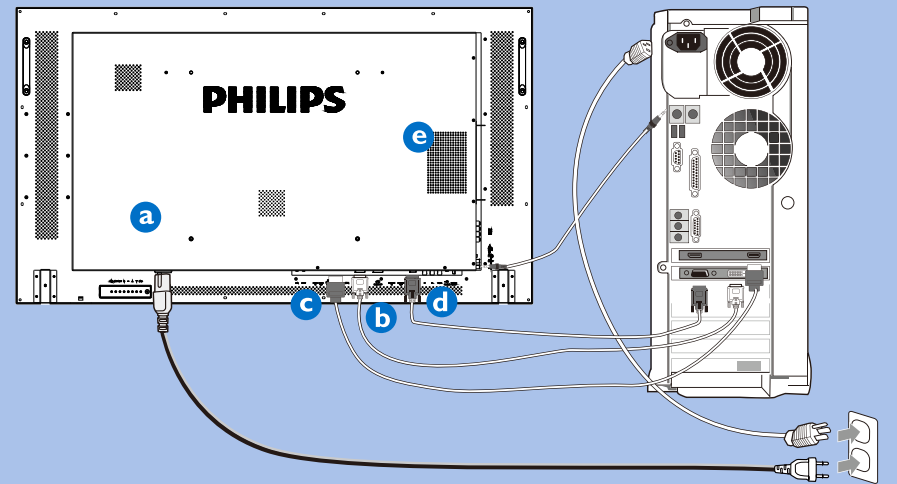

\* Differences according to regions.

Display design and accessories may differ from those illustrated above.

1

2

3

Please check out the website below for more product information.  
[www.philips.com/signagesolutions-support](http://www.philips.com/signagesolutions-support)

**55BDL3002H**

# Quick Start

**PHILIPS**

4

 M6 \* 18mm

55BDL3002H: 400mmx400mm

© 2017 Koninklijke Philips N.V. All rights reserved.

Philips and the Philips Shield Emblem are registered trademarks of Koninklijke Philips N.V. and are used under license from Koninklijke Philips N.V.