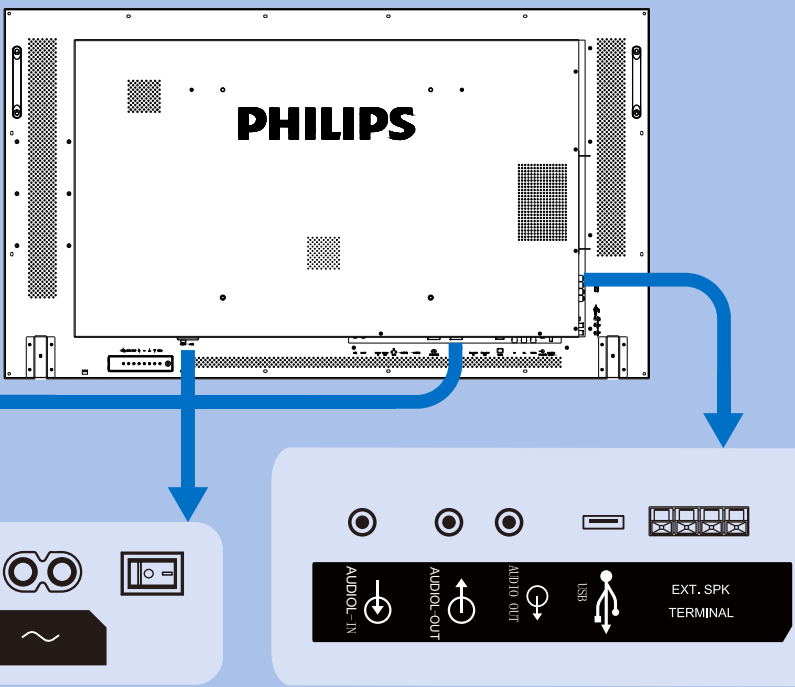

\* Differences according to regions.

Display design and accessories may differ from those illustrated above.

1

2

3

Please check out the website below for more product information.  
[www.philips.com/signagesolutions-support](http://www.philips.com/signagesolutions-support)

**55BDL3002H**

# Quick Start

**PHILIPS**

4

 M6 \* 18mm

55BDL3002H: 400mmx400mm

© 2017 Koninklijke Philips N.V. All rights reserved.

Philips and the Philips Shield Emblem are registered trademarks of Koninklijke Philips N.V. and are used under license from Koninklijke Philips N.V.