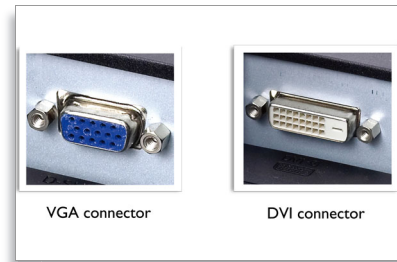

## Built-in stereo audio

A pair of high quality stereo speakers built into a display device. It can be visible front firing, or invisible down firing, top firing, rear firing, etc depending on model and design.

## HDMI Ready

A HDMI-ready device has all the required hardware to accept High-Definition Multimedia Interface (HDMI) input, high quality digital video and audio signals all transmitted over a single cable from a PC or any number of AV sources including set-top boxes, DVD players and A/V receivers and video cameras.

## Dual input

Dual input provides connectors to accommodate input of both analog VGA and digital DVI signals.