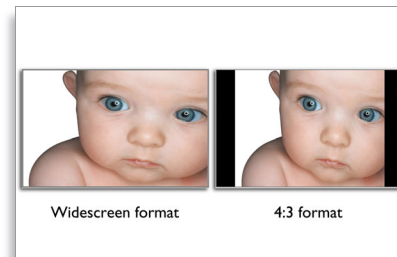

Easy picture format control

Philips easy picture format control on OSD is to switch from the 4:3 aspect ratio to the widescreen mode and back again to match the display's aspect ratio with your content for working with wide documents without scrolling or viewing widescreen media in the widescreen mode and distortion-free, native mode display of 4:3 ratio content.