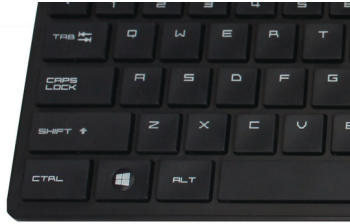

Plug and Play

- Simple plug-and-play wired USB connections

PHILIPS

Highlights

Plug-and-play

Simple plug-and-play wired USB connections

Smooth optical tracking

High definition optical tracking for smooth control

Ambidextrous mouse design

Ambidextrous shape feels good in right or left hand

Keystrokes for durability

Keys last millions of keystrokes for durability

Comfortable ergonomic design

Comfortable ergonomic mouse design feels great

Quiet-typing

Low-profile keys for comfortable quiet typing

Familiar keyboard layout

Familiar layout for easy typing

Thin profile design

Thin profile design looks great on your desk

Specifications

Technical specifications

- Product Type: Wired keyboard-mouse combo (Black)
- Design Type: Ergonomic and stylish design
- Connectivity: USB 2.0 wired
- Front Panel Material: Plastics front-panel
- Front Panel Color: Black
- Keys: 104 Keys
- Key Rollover Type: 6-key rollover (A,S,D,J,K,L)
- Key Lifespan: 10 million keystrokes
- Driver Requirement: Driver-free
- Handed Type: Left and right-handed mouse
- Optical Sensor Precision-Mouse: 1000/1200 DPI, 2 levels adjustable DPI