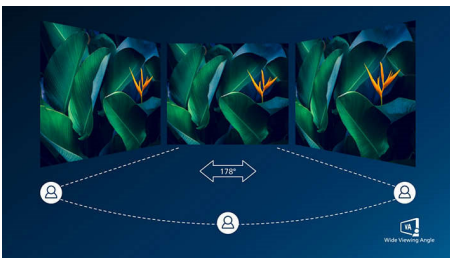

VA display

Philips VA LED display uses an advanced multi-domain vertical alignment technology which gives you super-high static contrast ratios for extra vivid and bright images. While standard office applications are handled with ease, it is

especially suitable for photos, web-browsing, movies, gaming, and demanding graphical applications. It's optimized pixel management technology gives you 178/178 degree extra wide viewing angle, resulting in crisp images.