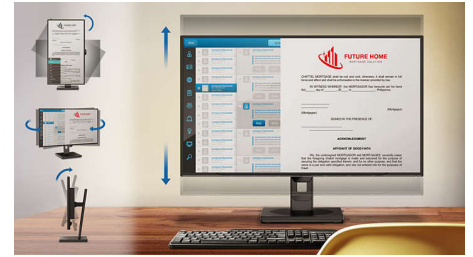

## HDMI Ready

An HDMI-ready device has all the required hardware to accept High-Definition Multimedia Interface (HDMI) input. An HDMI cable enables high-quality digital video and audio to be transmitted over a single cable from a PC or any number of AV sources (including set-top boxes, DVD players, A/V receivers and video cameras).

## Built-in stereo speakers

A pair of high-quality stereo speakers built into a display device. They may be visible front firing, or invisible down firing, top firing, rear firing etc. depending on model and design.

## SmartErgoBase

The SmartErgoBase is a monitor base that delivers ergonomic display comfort and provides cable management. The base can swivel, tilt and rotate to various angles to ensure maximum comfort. The height-adjustable stand guarantees the optimal viewing level, reducing the physical strains of a long workday, while cable management reduces cable clutter and keeps the workspace neat and professional.