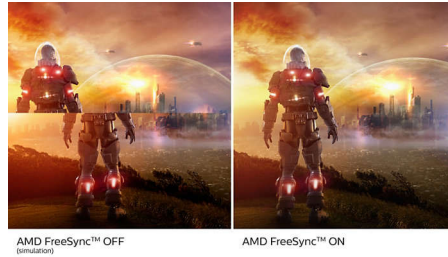

Ultra-smooth gaming

Gaming shouldn't be a choice between choppy gameplay or broken frames. With the new Philips monitor it doesn't have to be. Get fluid, artefact-free performance at virtually any frame rate with AMD FreeSync™ technology, smooth, quick refresh and ultra-fast response time.