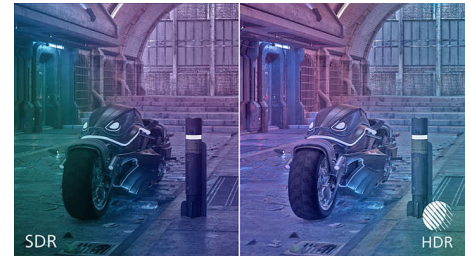

VA display

Philips VA LED display uses an advanced multi-domain vertical alignment technology which gives you super-high static contrast ratios for extra vivid and bright images. While standard office applications are handled with ease, it is especially suitable for photos, web-browsing, movies, gaming, and demanding graphical

272M8CZ/69

applications. It's optimized pixel management technology gives you 178/178 degree extra wide viewing angle, resulting in crisp images.

High Dynamic Range (HDR)

High Dynamic Range delivers a dramatically different visual experience. With astonishing brightness, incomparable contrast and captivating color, images come to life with much greater brightness while also featuring much deeper, more nuanced darks. It renders a fuller palette of rich new colors never before seen on display, giving you a visual experience that engages your senses and inspires emotions.