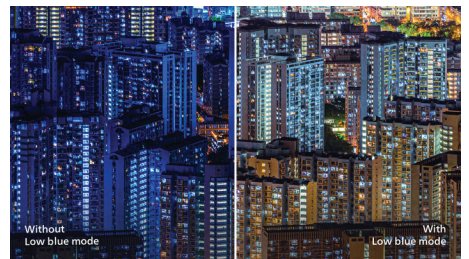

LowBlue Mode

Studies have shown that just as ultra-violet rays can cause eye damage, shortwave length blue light rays from LED displays can cause eye damage and affect vision over time. Developed for wellbeing, Philips LowBlue Mode setting uses a smart software technology to reduce harmful shortwave blue light.