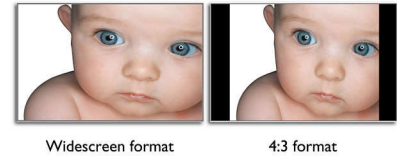

Easy picture format control

Philips easy picture format control on OSD is to switch from the 4:3 aspect ratio to the widescreen mode and back again to match the display's aspect ratio with your content for working with wide documents without scrolling or viewing widescreen media in the widescreen mode and distortion-free, native mode display of 4:3 ratio content.

Glossy finish

An attractive, elegantly finished glossy finish that fits in with and complements your decor.