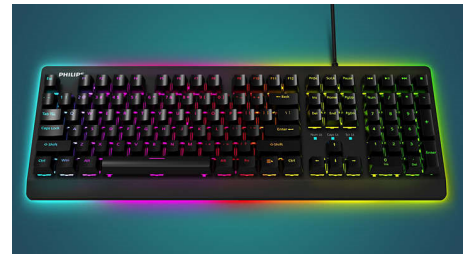

Rainbow backlight

Cool rainbow backlight gives you a more immersive gaming experience. Secure your victory every time.