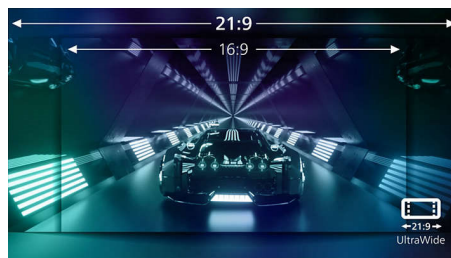

UltraWide CrystalClear images

These Philips screens deliver CrystalClear, UltraWide Quad HD 3440 x 1440 pixel images. Utilizing high performance panels with high-density pixel count, 178/178 wide viewing angles, these new displays will make your

images and graphics come alive. The UltraWide 21:9 format enables more productivity with more room for side-by-side comparisons and more viewable spreadsheet columns. Whether you are demanding professional requiring extremely detailed information for CAD-CAM solutions, or a financial wizard working on huge spreadsheets, Philips displays delivers CrystalClear images.