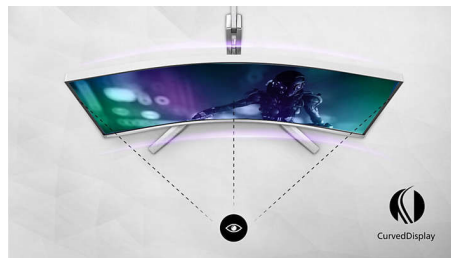

Curved display design

Desktop monitors offer a personal user experience, which suits a curve design very well. The curved screen provides a pleasant yet subtle immersion effect, which focuses on you at the center of your desk.