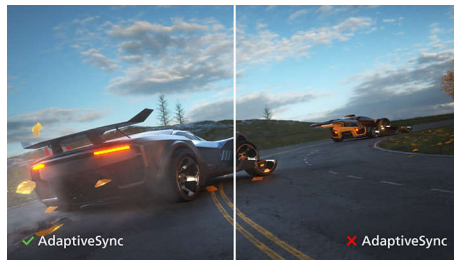

Adaptive-Sync technology

Gaming shouldn't be a choice between choppy gameplay or broken frames. Get fluid, artifact-free performance at virtually any framerate with Adaptive-Sync technology, smooth quick refresh and ultra-fast response time.