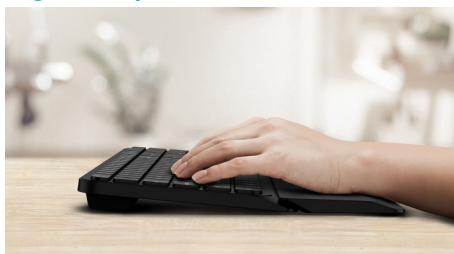

Ergonomic palm rest

The palm rest helps position your hands comfortably on the keyboard, and offers a comfortable place to rest your palms when you are not typing.