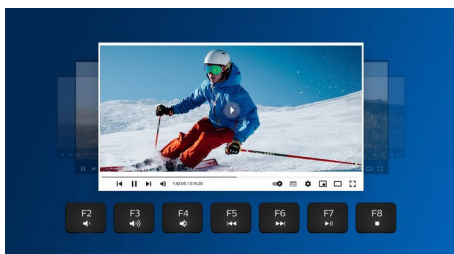

Multi-media shortcuts

With these multi-media shortcuts, you can easily switch to music, volume or video play by a simple click.