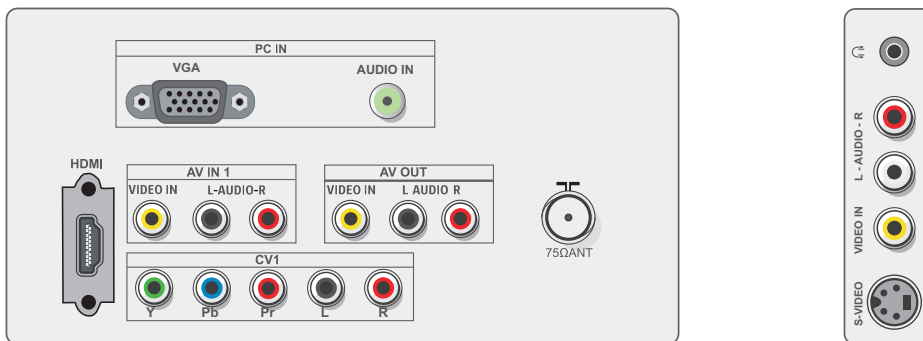

Convenience

- Ease of Installation: Automatic Tuning System (ATS), Plug & Play
- Ease of Use: On Screen Display, Program List, Side Control
- Remote control: 230T1 Remote control
- On-Screen Display languages: English, Simplified

- Chinese
- Other convenience: VESA mount (100x100mm)
- Screen Format Adjustments: Widescreen, Normal, Zoom 1, Zoom 2
- Smart mode: Movie, Standard, Personal, Vivid, Eco
- SmartSound: Music, Speech, Personal

Tuner/Reception/Transmission

- Aerial Input: 75 ohm coaxial (IEC75)
- TV system: PAL I, PAL B/G, PAL D/K
- Video Playback: NTSC, PAL
- Tuner Display: PLL

Connectivity

- Signal Input: VGA (Analog), HDMI, PC Audio in
- Ext 1: CVBS in, Audio L/R in
- Ext 2: YPbPr in, Audio L/R in
- Ext 3: CVBS out, Audio L/R out
- Other connections: S-Video in, CVBS in, Audio L/R in, Headphone out

Power

- On mode: 49W (Typ.@monitor mode)
- Off mode: 0.5W
- Ambient temperature: 0 °C to 40 °C
- Mains power: 100-240V, 50/60Hz

Dimensions

- Product with stand (mm): 399 x 560 x 176 mm
- Product without stand (mm): 364 x 560 x 65 mm
- Packaging in mm (WxHxD): 477 x 653 x 160 mm

Weight

- Product with stand (kg): 5.53 kg
- Product without stand (kg): 5.35 kg
- Product with packaging (kg): 7.59 kg

Accessories

- Included accessories: Table top stand, Power cord, Quick start guide, User Manual, Remote Control, Batteries for remote control

Issue date 2012-09-25

Version: 4.1.3

12 NC: 8670 000 56359
EAN: 87 12581 50495 3

© 2012 Koninklijke Philips Electronics N.V.
All Rights reserved.

Specifications are subject to change without notice.
Trademarks are the property of Koninklijke Philips
Electronics N.V. or their respective owners.

www.philips.com