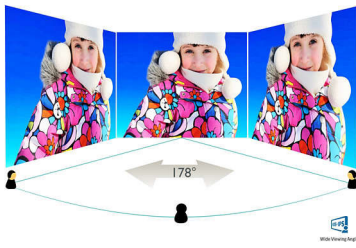

Highlights

IPS-ADS technology

IPS-ADS displays use an advanced technology which gives you extra wide viewing angles of 178/178 degree, making it possible to view the display from almost any angle. Unlike standard TN panels, IPS-ADS displays give you remarkably crisp images with vivid colors, making it ideal not only for Photos, movies and web browsing, but also for professional applications which demand color accuracy and consistent brightness at all times.