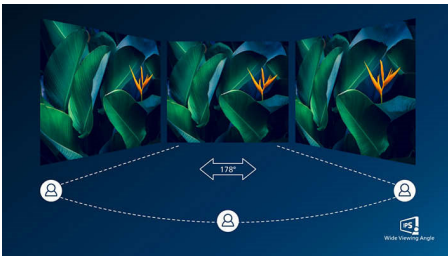

PHILIPS

4K Ultra HD LCD display
43 (42.51"/108 cm diag.) 3840 x 2160 (4K UHD)

BDM4350UC/00

Highlights

UltraClear 4K UHD Resolution

These Philips displays utilise high-performance panels to deliver UltraClear, 4K UHD (3840 x 2160) resolution images. Whether you are a demanding professional requiring extremely detailed images for CAD solutions, a user of 3D graphics applications or a financial wizard working on huge spreadsheets, Philips displays will make your images and graphics come alive.

IPS technology

IPS displays use an advanced technology that gives you extra-wide viewing angles of 178/178 degrees, making it possible to view the display from almost any angle. Unlike standard TN panels, IPS displays give you remarkably crisp images with vivid colours, making them ideal not only for Photos, movies and web browsing, but also for professional applications that demand colour accuracy and consistent brightness at all times.

MultiView technology for 4K

Philips MultiView feature on this expansive 4K UHD display enables you to have up to four

systems each shown in Full HD on one screen. You can use Picture-by-Picture (PbP) to monitor four systems on one screen for control rooms or security. Or for multiple devices like two notebooks side-by-side simultaneously, making collaboration more productive. Or Picture-in-Picture mode (PiP) watching a live football feed from your set-top box, while working on your PC.