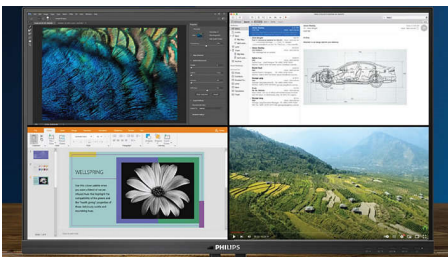

Sustainable Eco-design

- Zero power consumption with 0 watt hard switch

Expand your viewing experience

- SmartImage pre-sets for easy optimised image settings
- IPS LED wide view technology for image and colour accuracy
- UltraClear 4K UHD (3840 x 2160) resolution for precision
- MultiView 4K for 4 systems on one screen
- Expansive 43-inch class brilliant display

PHILIPS

4K Ultra HD LCD display
43 (42.51"/108 cm diag.) 3840 x 2160 (4K UHD)

BDM4350UC/00

Highlights

UltraClear 4K UHD Resolution

These Philips displays utilise high-performance panels to deliver UltraClear, 4K UHD (3840 x 2160) resolution images. Whether you are a demanding professional requiring extremely detailed images for CAD solutions, a user of 3D graphics applications or a financial wizard working on huge spreadsheets, Philips displays will make your images and graphics come alive.

IPS technology

IPS displays use an advanced technology that gives you extra-wide viewing angles of 178/178 degrees, making it possible to view the display from almost any angle. Unlike standard TN panels, IPS displays give you remarkably crisp images with vivid colours, making them ideal not only for Photos, movies and web browsing, but also for professional applications that demand colour accuracy and consistent brightness at all times.

MultiView technology for 4K

Philips MultiView feature on this expansive 4K UHD display enables you to have up to four

systems each shown in Full HD on one screen. You can use Picture-by-Picture (PbP) to monitor four systems on one screen for control rooms or security. Or for multiple devices like two notebooks side-by-side simultaneously, making collaboration more productive. Or Picture-in-Picture mode (PiP) watching a live football feed from your set-top box, while working on your PC.