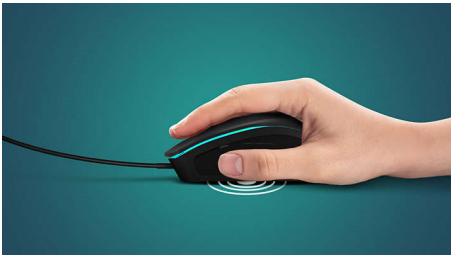

SPK9304/94

Highlights

Braided cord

Braided cord for a longer lasting upgraded look

Up-to 5 Million click lifespan

Up-to 5 Million click lifespan

Adjustable DPI up to 2000 DPI

Adjustable DPI up to 2000 DPI for fine movements

Return rate 500Hz

Return rate (Polling rate): 500Hz

7-way backlit effects

Looks to match your rig with 7-way lighting effects

Six programmable buttons

Dial-in your mouse with your most used commands a click away. This gaming mouse features programmable buttons to your most used shortcuts and commands to react and navigate with lightning speed and precision.