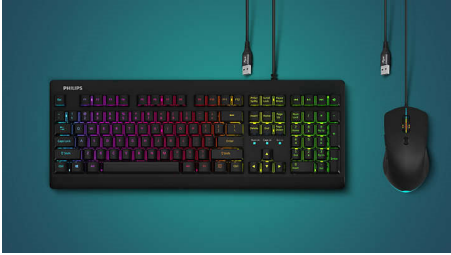

Philips Momentum
Wired gaming mouse with
Ambiglow

Ambiglow multi-color
Up to 2000 dpi (adjustable)
6 buttons

SPK9304

Get in the moment

Fast, accurate, and exciting, all you need for gaming. The split design G304 gaming mouse, with 6 buttons, and very high accuracy will help you edge out the competition. Ambiglow lighting adds an exciting match to your system.

Advanced technology for ultimate performance

- Return rate (Polling rate): 500Hz
- Adjustable DPI up to 2000 DPI for fine movements

Durable and lightweight

- Braided cord for a longer lasting upgraded look
- Up-to 5 Million click lifespan

Advanced customization for performance

- Looks to match your rig with 7-way lighting effects
- Six programmable buttons for customization

PHILIPS

Wired gaming mouse with Ambiglow
Ambiglow multi-color Up to 2000 dpi (adjustable), 6 buttons

SPK9304/94

Highlights

Braided cord

Braided cord for a longer lasting upgraded look

Up-to 5 Million click lifespan

Up-to 5 Million click lifespan

Adjustable DPI up to 2000 DPI

Adjustable DPI up to 2000 DPI for fine movements