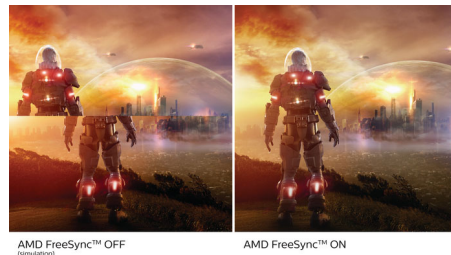

Ultra-smooth gaming

Gaming shouldn't be a choice between choppy gameplay or broken frames. With the new Philips monitor it doesn't have to be. Get fluid, artifact-free performance at virtually any framerate with AMD FreeSync™ technology, smooth quick refresh and ultra-fast response time.