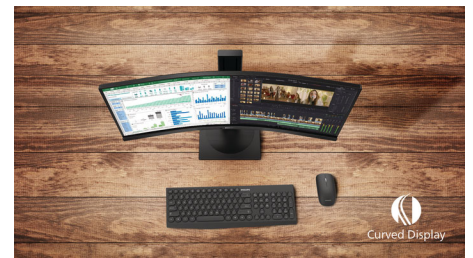

VA display

Philips VA LED display uses an advanced multi-domain vertical alignment technology which gives you super-high static contrast ratios for extra vivid and bright images. While standard office applications are handled with ease, it is especially suitable for photos, web-browsing, movies, gaming, and demanding graphical applications. It's optimized pixel management technology gives you 178/178 degree extra wide viewing angle, resulting in crisp images.

Curved display design

Desktop monitors offer a personal user experience, which suits a curve design very well. The curved screen provides a pleasant yet subtle immersion effect, which focuses on you at the center of your desk.