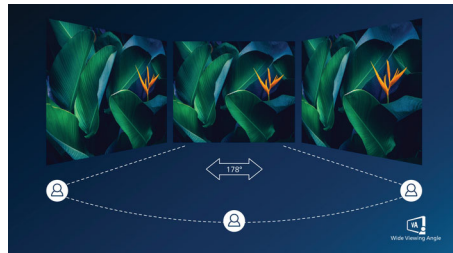

144Hz Gaming

You play intense, competitive gaming. You demand display with lag free, ultra-smooth images. This Philips display redraws the screen image up-to 144 times per second, effectively 2.4x faster than a standard display. A lower frame rate can make enemies appear to jump from spot to spot on the screen, making them difficult targets to hit. With 144Hz frame rate, you get those critical missing images on the screen which shows enemy movement in ultra-smooth motion so you can easily target them. With ultra-low input lag and no screen tearing, this Philips display is your perfect gaming partner

SmartImage Game mode

The new Philips gaming display has quick access OSD fine tuned for gamers, offering you multiple options. "FPS" mode (First person shooting) improves dark themes in games, allowing you to see hidden objects in dark areas. "Racing" mode adapts display with fastest response time, high color, along with image adjustments. "RTS" mode (Real time strategy) has a special SmartFrame mode which enables highlighting of specific area and allows for size and image adjustments. Gamer 1 and Gamer 2 enable you to save personal customized settings based on different games, ensuring best performance.

VA display

Philips VA LED display uses an advanced multi-domain vertical alignment technology which gives you super-high static contrast ratios for extra vivid and bright images. While standard office applications are handled with ease, it is especially suitable for photos, web-browsing, movies, gaming, and demanding graphical applications. It's optimized pixel management technology gives you 178/178 degree extra wide viewing angle, resulting in crisp images.