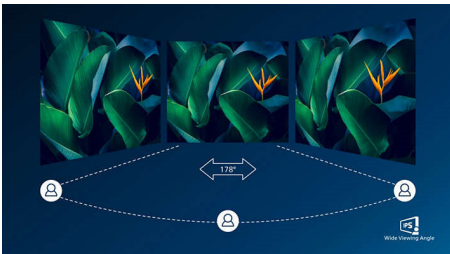

PHILIPS

LCD monitor with USB-C
B Line 27" (68.6 cm), 2560 x 1440 (QHD)

276B9H/00

Highlights

USB-C connection

This Philips display features a USB type-C connector with power delivery. With intelligent and flexible power management, you can power charge your compatible device directly. Its slim, reversible USB-C allows for easy, one-cable connection. You can watch high-resolution video and transfer data at super speed, while powering up and recharging your compatible device at the same time.

IPS technology

IPS displays use advanced technology that gives you extra-wide viewing angles of 178/178 degrees, making it possible to view the display from almost any angle — even in 90-degree Pivot mode! Unlike standard TN panels, IPS displays gives you remarkably crisp images with vivid colours, making it ideal not only for Photos, films and web browsing, but also for