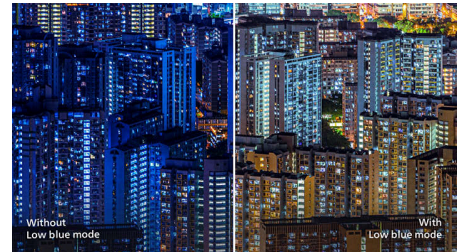

LowBlue Mode

Studies have shown that just as ultra-violet rays can cause eye damage, shortwave-length blue light rays from LED displays can cause eye damage and affect vision over time. Developed for wellbeing, the Philips LowBlue Mode setting uses a smart software technology to reduce harmful shortwave blue light.