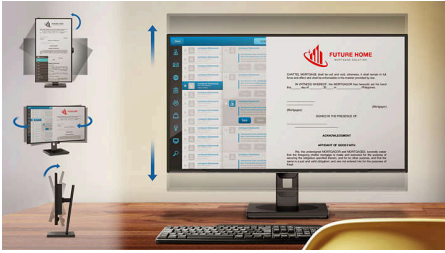

EasyRead mode

EasyRead mode for a paper-like reading experience

USB-C

Wide Viewing Angle

Quad HD

Flicker-free

LowBlue Mode

EasyRead

SmartErgo Base

PowerSensor

Business Monitor

LCD monitor with USB-C

276B9H/00

Highlights

SmartErgoBase

The SmartErgoBase is a monitor base that delivers ergonomic display comfort and provides cable management. The base can swivel, tilt and rotate to various angles to ensure maximum comfort. The height-adjustable stand guarantees the optimal viewing level, reducing the physical

strains of a long workday, while cable management reduces cable clutter and keeps the workspace neat and professional.

PowerSensor

PowerSensor is a built-in 'people sensor' that transmits and receives harmless infrared signals to determine if the user is present and then automatically reduces monitor brightness when