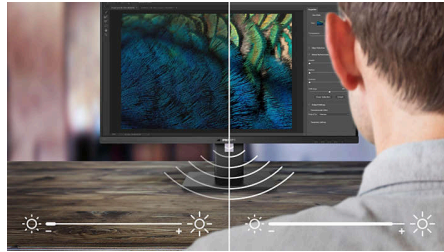

PowerSensor

PowerSensor is a built-in 'people sensor' that transmits and receives harmless infrared signals to determine if the user is present and then automatically reduces monitor brightness when

then user steps away from the desk, cutting energy costs by up to 80 percent and prolonging monitor life