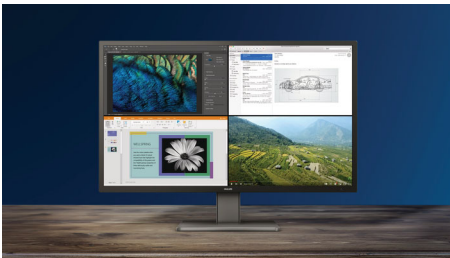

MultiView technology for 4K

Philips MultiView feature on this expansive 4K UHD display enables you to have up to four systems each shown in Full HD on one screen. You can use the Picture-by-Picture (PbP) for monitoring four systems on one screen for control rooms or security. Or for multiple devices like two notebooks side-by-side simultaneously, making collaboration more productive. Or Picture-in-Picture mode (PiP) watching a live football feed from your set-top box, while working on your PC.