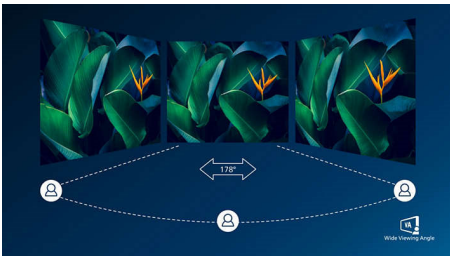

VA display

The Philips VA LED display uses an advanced multi-domain vertical alignment technology that gives you super-high static contrast ratios for extra-vivid and bright images. While standard office applications are handled with ease, it is especially suitable for photos, web browsing, films, gaming and demanding graphical applications. Its optimised pixel management technology gives you a 178/178 degree extra-wide viewing angle, resulting in crisp images.