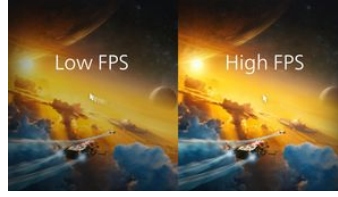

Features

Macro programming function

PHILIPS

7-way backlit effects

Up to 6,000 FPS refresh rate

Adjustable DPI up to 4000 DPI

Up to 20 million clicks

Seven programmable buttons