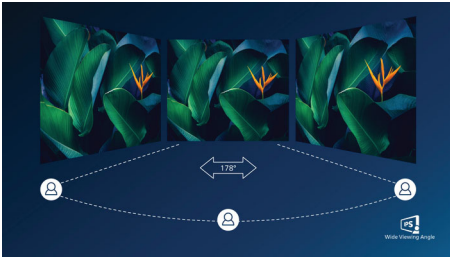

Perfectly designed for your space

- Compact design saves space
- VESA mount allows for flexibility

PHILIPS

Full HD LCD monitor
V Line 24 (23.8" / 60.5 cm diag.), 1920 x 1080 (Full HD)

243V7QDSB/56

Highlights

IPS technology

IPS displays use an advanced technology which gives you extra wide viewing angles of 178/178 degree, making it possible to view the display from almost any angle. Unlike standard TN panels, IPS displays gives you remarkably crisp images with vivid colors, making it ideal not only for Photos, movies and web browsing, but also for professional applications which demand color accuracy and consistent brightness at all times.

UltraNarrow Border

The new Philips displays feature ultra-narrow borders which allow for minimal distractions

and maximum viewing size. Especially suited for multi-display or tiling setup like gaming, graphic design and professional applications, the ultra-narrow border display gives you the feeling of using one large display.