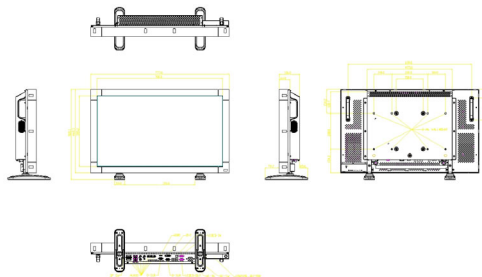

- Temperature range (operation): 0 - 40 °C
- Relative humidity: 5 - 90 %
- MTBF: 50.000 hour(s)

Power

- Mains power: 90-264 VAC, 50/60 Hz
- Consumption (On mode): Typ. 88W
- Standby power consumption: <0.5W

Sound

- Built-in speakers: 2 x 10W

Accessories

- Included accessories: Remote Control, Batteries for remote control, AC Power Cord, VGA cable, User manual on CD-ROM, Quick start guide
- Optional accessories: Fixed wall mount, Flexible wall

- mount, Ceiling mount
- Stand: BM03211

Miscellaneous

- Bezel: metallic anthracite
- Warranty: Europe/North America: 3 years
- On-Screen Display Languages: English, French, German, Italian, Polish, Turkish, Russian, Simplified Chinese
- Regulatory approvals: CE, FCC, Class B, UL/cUL, CCC, RoHS, C-Tick

Product dimensions

- Product dimensions (W x H x D): 31.2 x 19.2 x 4.5 inch
- Product dimensions (W x H x D): 79.2 x 48.7 x 11.5 cm
- Product dimensions with stand (H x D): 53.1 x 20.5 cm
- Product dimensions with stand (H x D): 20.9 x 8.1 inch
- Weight: 26.345 lb
- Weight: 11.95 kg
- Weight (with stand): 27.778 lb
- Weight (with stand): 12.6 kg

Packaging dimensions

- Packaging dimensions (W x H x D): 90.1 x 61.2 x 28 cm
- Packaging dimensions (W x H x D): 35.5 x 24.1 x 11.0 inch
- EAN: 87 12581 64559 5
- Gross weight: 38.360 lb
- Gross weight: 17.4 kg
- Nett weight: 28.219 lb
- Nett weight: 12.8 kg
- Number of products included: 1
- Packaging type: Carton
- Tare weight: 10.141 lb
- Tare weight: 4.6 kg

Issue date 2012-06-18

Version: 1.0.1

12 NC: 8670 000 90481
EAN: 87 12581 64559 5

© 2012 Koninklijke Philips Electronics N.V.
All Rights reserved.

Specifications are subject to change without notice.
Trademarks are the property of Koninklijke Philips
Electronics N.V. or their respective owners.

www.philips.com