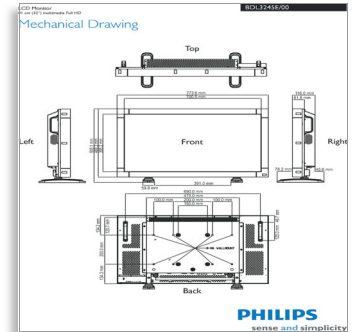

Philips
LCD monitor

81 cm (32")
multimedia Full HD