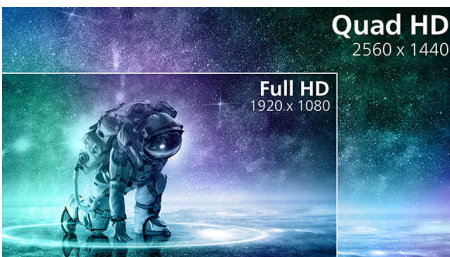

Crystalclear images

These Philips screens deliver Crystalclear, Quad HD 2560x1440 or 2560x1080 pixel

images. Utilizing high performance panels with high density pixel count, enabled by high bandwidth sources like USB-C, Displayport, HDMI, these new displays will make your images and graphics come alive. Whether you are demanding professional requiring extremely detailed information for CAD-CAM solutions, using 3D graphic applications or a financial wizard working on huge spreadsheets, Philips displays will give you Crystalclear images.