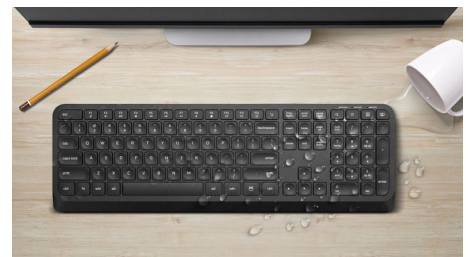

Water resistant keys

Life can be messy. With this water resistant keyboard, the occasional spill or spray off is no problem. These keyboards are built to last.

Super responsive keys

Super responsive keys feel great and offer great performance

Issue date 2022-01-31

Version: 1.0.1

12 NC: 8670 001 57044
EAN: 87 12581 75488 4

© 2022 Koninklijke Philips N.V.
All Rights reserved.

Specifications are subject to change without notice.
Trademarks are the property of Koninklijke Philips N.V.
or their respective owners.

www.philips.com