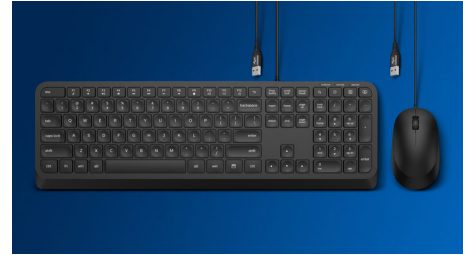

Philips 100 Series
Wireless keyboard

2.4GHz Wireless

Stylish design
Silent design

SPK6103

Wireless simplicity compact design

Responsive performance and serious style. The new Philips K100 series keyboard features quick initiating keys that feel great and responsive and a serious-looking design that not only looks great but also performs.

Designed for performance

- Super responsive keys feel great and offer great performance

PHILIPS

Wireless keyboard
2.4GHz Wireless Stylish design, Silent design

Specifications

Technical specifications

- Product Type: wireless keyboard
- Design Type: Ergonomic and stylish design
- Connectivity: 2.4GHz wireless connection
- Front Panel Material: Plastics front-panel
- Front Panel Color: Black
- Keys: 104 Keys
- Key Rollover Type: 6-key rollover (A,S,D,J,K,L)
- Key Lifespan: 10 million keystrokes
- Coating Type: Matt

SPK6103/00

Highlights

Plug-and-play

Simple plug-and-play wired USB connections

Stylish design

With the slim design you are more likely to keep this with you for on-the-go productivity.

Keystrokes for durability