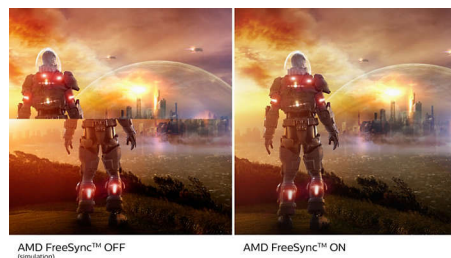

Ultra-smooth gaming

Gaming shouldn't be a choice between choppy gameplay or broken frames. With the new Philips monitor it doesn't have to be. Get fluid,

artefact-free performance at virtually any frame rate with AMD FreeSync™ technology, smooth, quick refresh and ultra-fast response time.