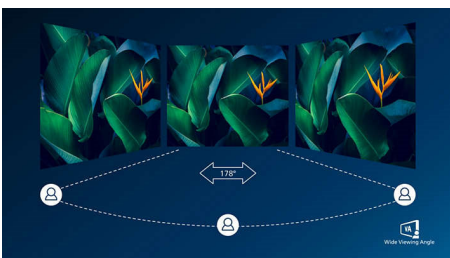

PHILIPS

Highlights

Curved display design

Desktop monitors offer a personal user experience, which suits a curved design very well. The curved screen provides a pleasant yet subtle immersion effect, which focuses on you at the centre of your desk.

VA display

The Philips VA LED display uses an advanced multi-domain vertical alignment technology

that gives you super-high static contrast ratios for extra-vivid and bright images. While standard office applications are handled with ease, it is especially suitable for photos, web browsing, films, gaming and demanding graphical applications. Its optimised pixel management technology gives you a 178/178 degree extra-wide viewing angle, resulting in crisp images.