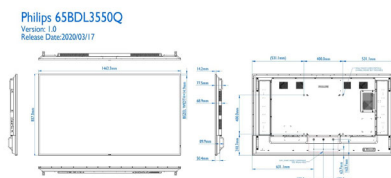

Operating conditions

- Altitude: 0 ~ 3000 m
- Temperature range (operation): 0 ~ 40 °C
- Temperature range (storage): -20 ~ 60 °C
- MTBF: 30,000 hour(s)
- Humidity range (operation)[RH]: 20 ~ 80% RH (No

- condensation)
- Humidity range (storage) [RH]: 5 ~ 95% RH (No condensation)

Power

- Mains power: 100 - 240V~, 50/60Hz
- Standby power consumption: <0.5W
- Power Saving Features: Smart Power
- Consumption (Max): 210 W
- Consumption (Typical): 155 W
- Energy Label Class: G

Sound

- Built-in speakers: 2 x 10W RMS

Accessories

- Included accessories: AC Power Cord, RS232 cable, Remote Control, Batteries for remote control, Quick start guide
- Included Accessories: IR sensor cable (1.8 m) (x1), RS232 daisy-chain cable, M3 screw (x2), Philips logo (x1), USB Cover (x1)

Multimedia Applications

- USB Playback Video: MPEG, H.264, H.263, H.265
- USB Playback Picture: BMP, JPEG, PNG
- USB Playback Audio: AAC, HEAAC, MPEG

Miscellaneous

- Warranty: 3 year warranty
- On-Screen Display Languages: Simplified Chinese, Traditional Chinese, English, French, German, Italian, Polish, Russian, Spanish, Turkish, Japanese, Arabic
- Regulatory approvals: CE, CB, BSMI, CU, EPA, ETL, FCC, Class A, PSB, VCCI, J-Moss

Internal Player

- CPU: Dual core cortex A53 1.1G Hz, Dual core cortex A73 1.15G Hz
- GPU: ARM Mali G51
- Memory: 2GB DDR3, 8GB

Issue date 2022-11-04

Version: 7.1.1

12 NC: 8670 001 66122
EAN: 87 12581 76544 6

© 2022 Koninklijke Philips N.V.
All Rights reserved.

Specifications are subject to change without notice.
Trademarks are the property of Koninklijke Philips N.V.
or their respective owners.

www.philips.com