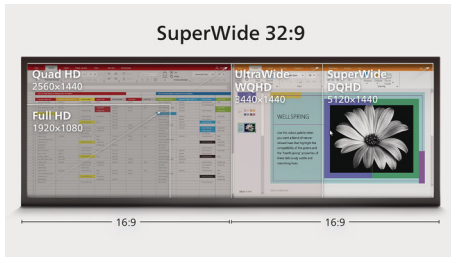

red dot award 2018
winner

PHILIPS

32:9 SuperWide curved LCD display
P Line 49 (48.8" / 124 cm diag.), 5120 x 1440 (Dual QHD)

499P9H/01

Highlights

32:9 SuperWide

32:9 SuperWide 49" screen, with 5120 x 1440 resolution, is designed to replace multiscreen setups for massive wide view. It's like having two 27" 16:9 Quad HD displays side-by-side. SuperWide monitors offer screen area of dual monitors without the complicated setup.