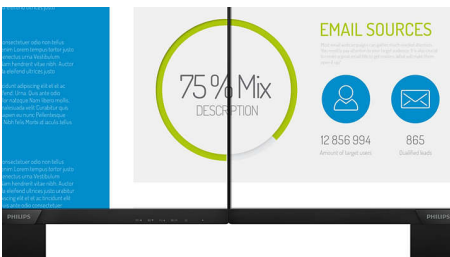

UltraNarrow Border

The new Philips displays feature ultra-narrow borders which allow for minimal distractions and maximum viewing size. Especially suited for multi-display or tiling setup like gaming,

graphic design and professional applications, the ultra-narrow border display gives you the feeling of using one large display.