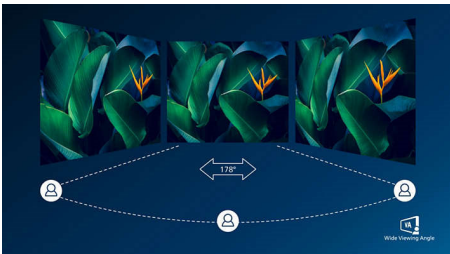

VA display

The Philips VA LED display uses an advanced multi-domain vertical alignment technology that gives you super-high static contrast ratios for extra-vivid and bright images. While standard office applications are handled with ease, it is especially suitable for photos, web browsing, films, gaming and demanding graphical applications. Its optimised pixel management technology gives you a 178/178 degree extra-wide viewing angle, resulting in crisp images.