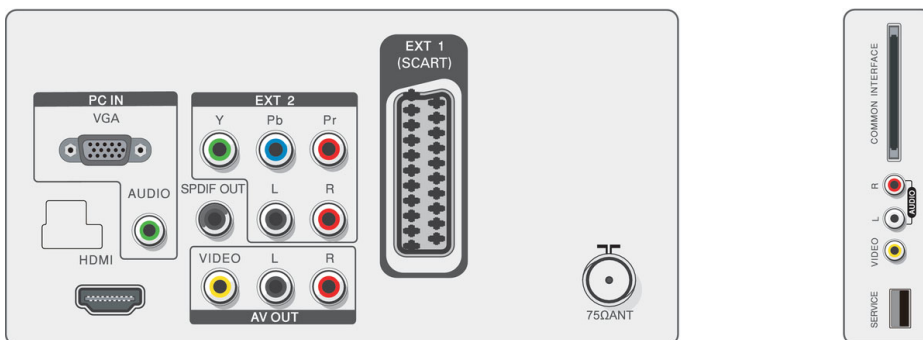

Convenience

- Other convenience: VESA mount (100x100mm)
- Screen Format Adjustments: Widescreen, Normal, Zoom 1, Zoom 2
- Smart mode: Movie, Personal, Standard, Vivid, Eco
- SmartSound: Music, Speech, Personal
- Teletext: 1000 page Smart Text
- Ease of Use: Program List, Side Control

- Ease of Installation: Plug & Play, Automatic Tuning System (ATS)
- On-Screen Display languages: Bulgarian, Croatian, Czech, Danish, Dutch, English, Finnish, French, German, Greek, Hungarian, Italian, Norwegian, Polish, Portuguese, Russian, Serbian, Slovakian, Slovenian, Spanish, Swedish, Simplified Chinese, Turkish
- Remote control: 221T1 Remote control

Power

- On mode: 31W (Typ.@monitor mode)
- Off mode: <0.3W
- Mains power: 100-240V, 50/60Hz
- Ambient temperature: 0 °C to 40 °C

Dimensions

- Product with stand (mm): 382 x 528 x 176 mm
- Product without stand (mm): 347 x 528 x 65 mm
- Packaging in mm (WxHxD): 451 x 620 x 160 mm

Weight

- Product with stand (kg): 4.6 kg
- Product without stand (kg): 4.5 kg
- Product with packaging (kg): 6.5 kg

Accessories

- Included accessories: Power cord, Remote Control, Batteries for remote control, Quick start guide, User Manual, Table top stand

Supported Display Resolution

Computer formats

Resolution	Refresh rate
1920 x 1080	60Hz

Video formats

Resolution	Refresh rate
480i	60Hz
480p	60Hz
576i	50Hz
576p	50Hz
720p	50, 60Hz
1080i	50, 60Hz
1080p	50, 60Hz

Issue date 2022-05-11

Version: 1.0.1

12 NC: 8670 000 66737
EAN: 87 12581 55904 5

© 2022 Koninklijke Philips N.V.
All Rights reserved.

Specifications are subject to change without notice.
Trademarks are the property of Koninklijke Philips N.V.
or their respective owners.

www.philips.com