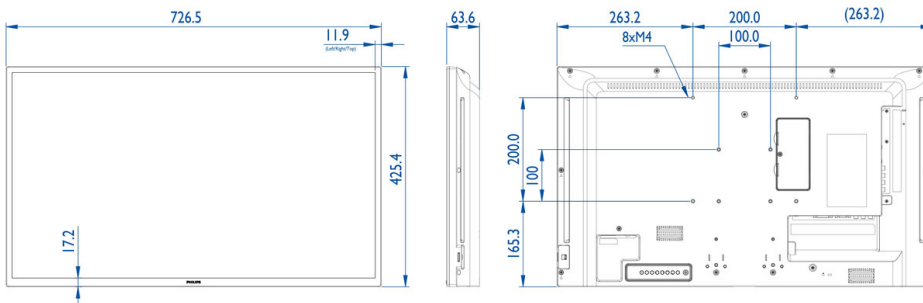

Convenience

- Memory: Internal memory access, 8GB eMMC

- Screen saving functions: Pixel Shift
- Energy saving functions: Smart Power
- Tiled Matrix: Up to 15 x 15
- Start-up: Switch on delay, Switch on status, Wake up on LAN
- Start-up window: enable / disable Philips logo
- Keyboard control: Lockable, Hidden
- Network controllable: RS232, RJ45, One Wire (HDMI-CEC)
- Signal loop through: RS232, IR Loophthrough

Dimensions

- Bezel width: 11.9 (TLR) / 17.2 (B) mm
- Set dimensions (W x H x D): 726.5 x 425.4 x 63.6 mm
- Set dimensions in inch (W x H x D): 28.6 x 16.75 x 2.5 inch
- Wall Mount: 100x100mm, 200x200 mm, M4
- Product weight: 5.20 kg
- Product weight (lb): 14.74 lb

Operating conditions

- Temperature range (operation): 5 ~ 40 °C
- Temperature range (storage): -20 ~ 60 °C
- Relative humidity: 20 ~ 80 %
- MTBF: 50,000 hour(s)

Power

- Mains power: AC 100 - 240V, 50 - 60Hz
- Standby power consumption: <0.5 W
- Consumption (Typical): 57 W

Sound

- Built-in speakers: 2 x 10W RMS

Multimedia Applications

- USB Playback Video: 3G2, 3GP, ASF, ASX, AVI, DAT, F4V, FLV, M2TS, M4V, MK3D, MKV, MOV, MP4, MPE, MPEG, MPG, MTS, QT, TRP, TS, TTS, VOB, WEBM, WMV, Xvid
- USB Playback Picture: BMP, GIF, JPEG, JPG
- USB Playback Audio: AAC, AC3, AIF, AIFF, AMR, EC3, M4A, MP3, OGA, OGG, WAV, WMA

Accessories

- Included accessories: AC Power Cord, RS232 cable, VGA cable, Remote Control, Batteries for remote control, User manual on CD-ROM, Quick start guide

Issue date 2022-07-14

Version: 4.1.1

12 NC: 8670 001 22318
EAN: 87 12581 73029 1

© 2022 Koninklijke Philips N.V.
All Rights reserved.

Specifications are subject to change without notice.
Trademarks are the property of Koninklijke Philips N.V.
or their respective owners.

www.philips.com