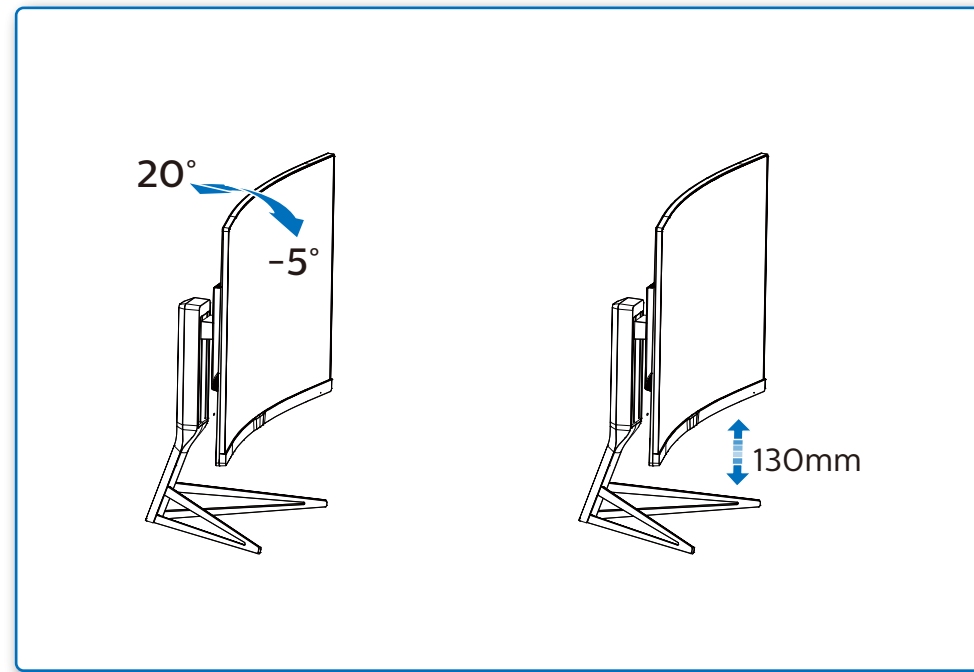

GRAPHIC DEVELOPMENT MMD	
Product name	328M6FJMB-QSG
Project name	328M6FJMB-QSG
Project no.	
Finishing	Folded sheet
Scale	1:1
Size Spreads	594 (W) x 210 (H) mm
Size	148.5 (W) x 210 (H) mm
Operator(s)	
Date amended	Jan. 12, 2017
VERSION No.	13
APPROVAL	
QC Lithographer	
Product Manager	
Date Check	
ARTWORK DOCUMENT	
Paper	80gsm White, woodfree coated
Numbers of colours	2C+2C
Spotcolor	
Aftertreatment	
☐ Cropping	
☐ Coating	
☐ Varnishing	
☐ Embossing	
☐ Cutterguide	
☐ Die-cut	
☐ Binding	
☐ Glue	

4